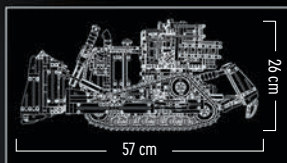

42126
Ford® F-150 Raptor
Från 18 år