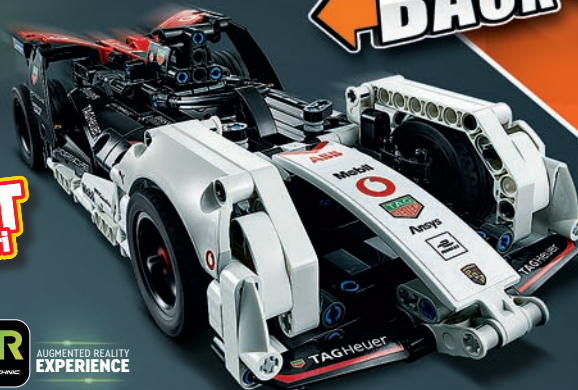

42137
Formula E®
Porsche 99X Electric
Från 9 år

Ladda ner
3D KATALOG

7+
år

LEGO® TECHNIC