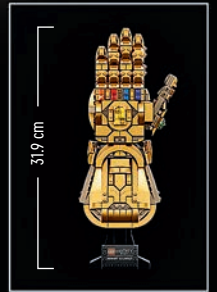

76165
Iron Mans
hjälm
Från 18 år